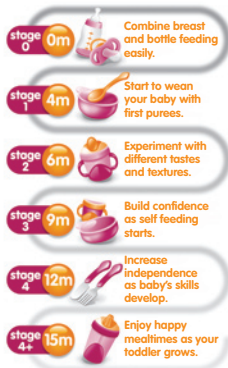

stage 0 0m Combine breast and bottle feeding easily.

stage 1 4m Start to wean your baby with first purees.

stage 2 6m Experiment with different tastes and textures.

stage 3 9m Build confidence as self feeding starts.

stage 4 12m Increase independence as baby's skills develop.

stage 4+ 15m+ Enjoy happy mealtimes as your toddler grows.

Exclusively distributed in the UK by Vital Innovations Limited, Woodside, Herts., AL9 6DL.

Vital Baby is a registered trademark. Patents Pending; Registered Designs; Design Rights.

© Vital Innovations Ltd. 2009

vitalbaby.com